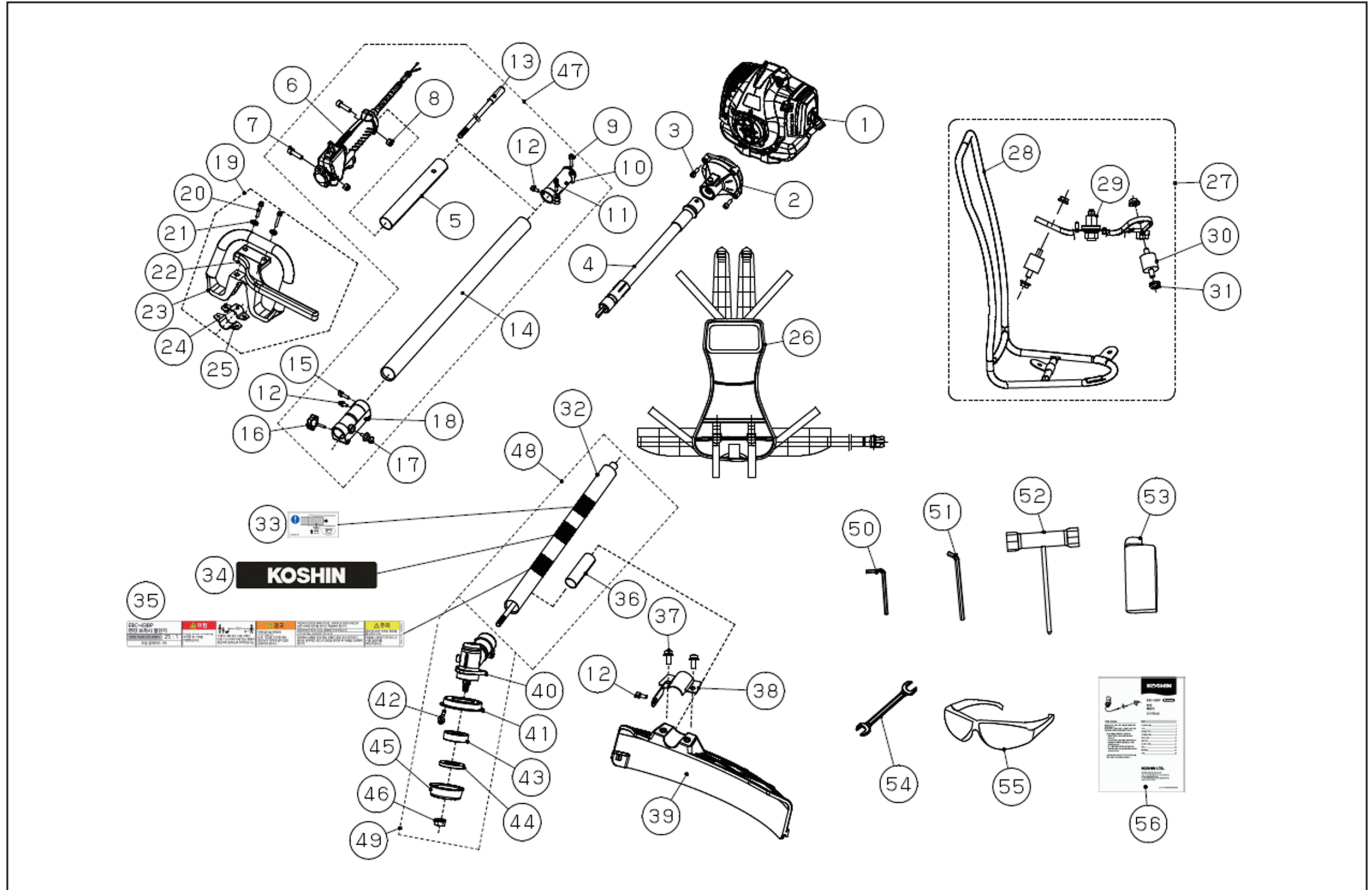

DWG No.076850701 MODEL:EBC-43BP FORM:EBC-43BP-BAA-0

No.	PARTS CODE	PARTS NAME	QTY	MATERIAL/SIZE	REMARKS
31	076022001	EBC-43BP FLANGE NUT M6	6		
32	076803001	EBC-43BP PIPE ASSY-2	1		
33	076023701	EBC-BP PIPE ASSY.CAUTION LABEL	1		
34	076011401	EBC BRAND LABLE	1		
35	076023501	EBC-43BP LABEL	1		
36	076021001	EBC-43BP PROTECTOR SLEEVE	1	PVC	
37	076016401	SCREW M6*25	2	M6×25	
38	076024001	EBC-43BP PROTECTOR PLATE	1		
39	076803201	EBC-43BP PROTECTOR ASSY	1		
40	076803101	EBC-43BP GEAR CASE ASSY	1		
41	076020501	EBC-43BP ANTI-GLASS ENTANGLING METAL FITTING	1		
42	076020601	EBC-43BP SCREW M5*10	3		
43	076020701	EBC-43BP SPLINE PAD A	1		
44	076020801	EBC-43BP SPLINE PAD B	1		
45	076020901	EBC-43BP NUT COVER	1		
46	076015401	EBC-43U NUT M10	1		
47	076024301	EBC-43BP PIPE SET-1	-		No.5 ~ 18 ASSY
48	076024401	EBC-43BP PIPE SET-2	-		No.32 ~ 36 ASSY
49	076024501	EBC-43BP GEAR CASE SET	-		No.40 ~ 46 ASSY
50	076008701	EBC-26C INTERNAL HEXAGOALWRENCH	1		
51	076017401	EBC-43U HEXAGOAL WRENCH	1	M6	
52	076013101	EBC-26C CROSS SOCKET WRENCH	1	17X19	
53	076017301	MIXTURE FUEL TANK	1	PE	
54	076022801	EBC-43BP SPANNER8*10	2		
55	076005101	EBC-26C PROTECT GLASSES	1		
56	076023301	EBC-43BP OPERATION MANUAL	1		

◆ Bare engine can not be supplied