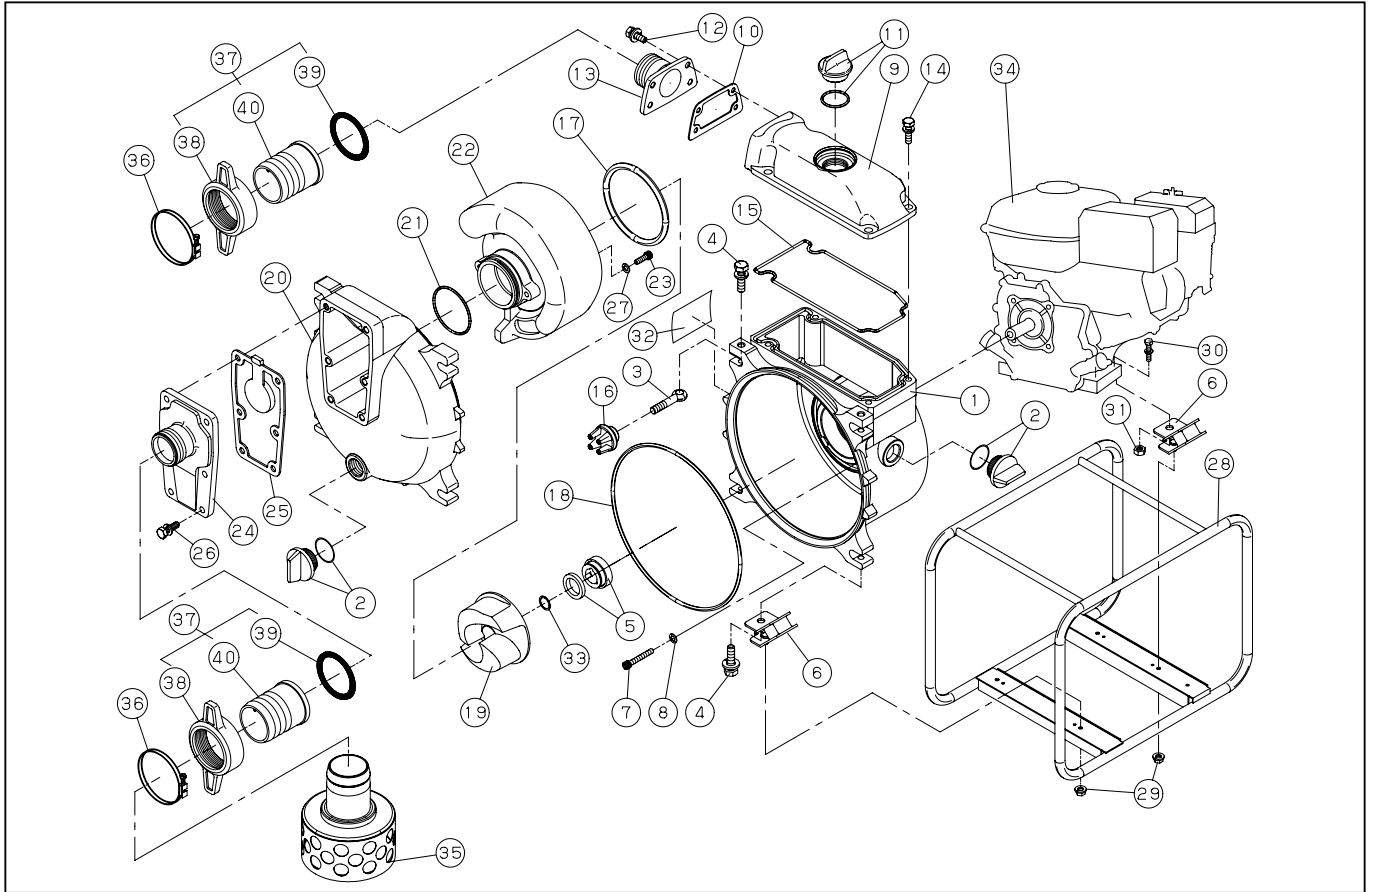

KTM-50X

DWG No.012859904 MODEL:KTM-50X FORM:KTM-50X-BAB-0

No.	PARTS CODE	PARTS NAME	QTY	MATERIAL	SIZE	REMARKS
1	011544604	PUMP BODY	1	ADC		
2	011807901	25A PLUG SET	2			
3	011558001	COVER BOLT	4	S35C		
4	743119083	HEXAGON BOLT	4	SWRM	M12X45	
5	011515902	MECHANICAL SEAL	1	HJ-20(B)BSIC		
6	011567901	RUBBER MOUNT	4	CR		
7	011651601	SOCKET BOLT	4	SCM	M8X55	
8	011649302	WASHER	4	ALUMINIUM A1100 PH14	φ 8	
9	011544502	DELIVERY HOUSING	1	ADC		
10	011549001	DELIVERY FLANGE PACKING	1	CR		
11	011845001	32A PLUG SET	1			
12	743119046	HEXAGON BOLT	4	SWRM	M8X22	
13	011584001	DELIVERY FLANGE (PS)	1	ADC		
14	743119063	HEXAGON BOLT	4	SWRM	M10X30	
15	011554801	HEAD PACKING	1	NBR		
16	011559001	KNOB	4			
17	011557801	CASING PACKING	1	NBR		
18	011557901	FRONT COVER PACKING	1	NBR		
19	011544702	IMPELLER	1	HTFC		
20	011554501	FRONT COVER	1	ADC		
21	011567601	O-RING	1	NBR		
22	011548902	VOLUTE CASING	1	FCD		
23	734505066	HEXAGON SOCKET BOLT	2	SUS	M8X25	
24	011583901	SUCTION FLANGE	1	ADC		
25	011578001	CHECK VALVE PACKING	1	NBR		
26	743119061	HEXAGON BOLT	6	SWRM	M10X25	
27	854255008	SEAL WASHER	2		φ 8	
28	011757201	BASE SET	1			
29	842319008	SPRING NUT	4	SWRM	M8	
30	743119051	HEXAGON BOLT	2	SWRM	M8X35	

◆ Bare engine can not be supplied

KTM-50X

DWG No.012859904 MODEL:KTM-50X FORM:KTM-50X-BAB-0

No.	PARTS CODE	PARTS NAME	QTY	MATERIAL	SIZE	REMARKS
31	838719008	HEXAGON NUT	2		M8	
32	011592902	NAME PLATE	1			
33	011049102	IMPELLER ADJUSTING WASHER	3	BSP		
34	011662001	ENGINE	1	mitsubishi GM182PN-719		
35	011097703	STRAINER	1	SPC	50M	
36	940407060	HOSE BAND	3		2 "	
37	011702602	COUPLING SET	2	ABS		
38	011339002	COUPLING	2	ABS		
39	011339101	COUPLING PACKING	2	NBR		
40	011035605	HOSE NIPPLE	2	ABS		
	011592803	PACKING CASE	1	K6W		
	011593003	OPERATION MANUAL	1			
	011471806	CE MARK LABEL	1			
	011471302	CAUTION LABEL	1			
	011473401	ENGINE CAUTION LABEL A	1			
	011473501	ENGINE CAUTION LABEL B	1			
	011488404	DECLARATION	1			
	011628201	EU NOISE LABEL(103)	1			