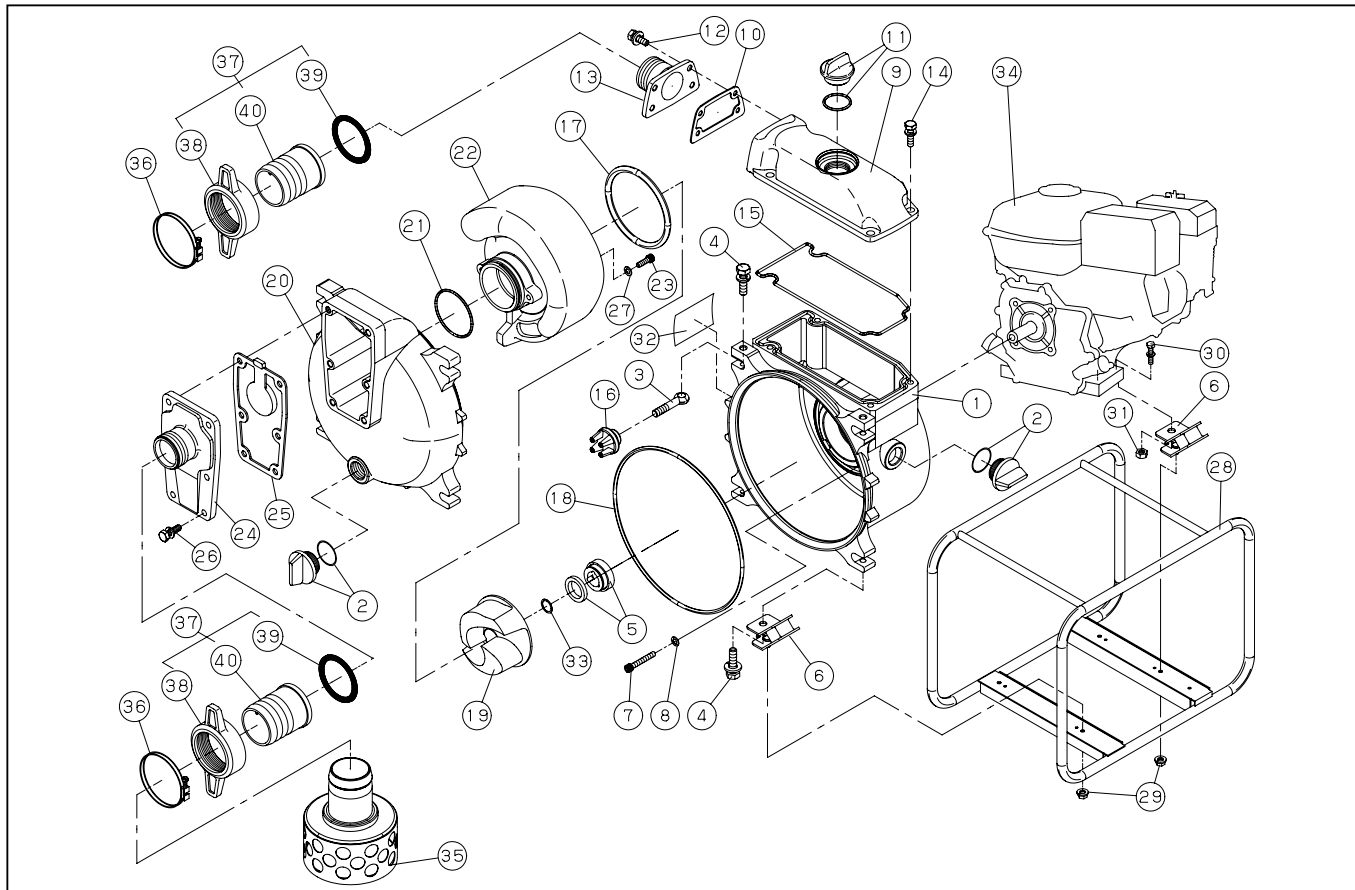

KTM-50X

DWG No.012859904 MODEL:KTM-50X FORM:KTM-50X-BAB-0

No.	PARTS CODE	PARTS NAME	QTY	MATERIAL	SIZE	REMARKS
1	011544604	PUMP BODY	1	ADC		
2	011807901	25A PLUG SET	2			
3	011558001	COVER BOLT	4	S35C		
4	743119083	HEXAGON BOLT	4	SWRM	M12X45	
5	011515902	MECHANICAL SEAL	1	HJ-20(B)BSIC		
6	011567901	RUBBER MOUNT	4	CR		
7	011651601	SOCKET BOLT	4	SCM	M8X55	
8	011649302	WASHER	4	ALUMINIUM A1100 PH14	φ 8	
9	011544502	DELIVERY HOUSING	1	ADC		
10	011549001	DELIVERY FLANGE PACKING	1	CR		
11	011845001	32A PLUG SET	1			
12	743119046	HEXAGON BOLT	4	SWRM	M8X22	
13	011584001	DELIVERY FLANGE (PS)	1	ADC		
14	743119063	HEXAGON BOLT	4	SWRM	M10X30	
15	011554801	HEAD PACKING	1	NBR		
16	011559001	KNOB	4			
17	011557801	CASING PACKING	1	NBR		
18	011557901	FRONT COVER PACKING	1	NBR		
19	011544702	IMPELLER	1	HTFC		
20	011554501	FRONT COVER	1	ADC		
21	011567601	O-RING	1	NBR		
22	011548902	VOLUTE CASING	1	FCD		
23	734505066	HEXAGON SOCKET BOLT	2	SUS	M8X25	
24	011583901	SUCTION FLANGE	1	ADC		
25	011578001	CHECK VALVE PACKING	1	NBR		
26	743119061	HEXAGON BOLT	6	SWRM	M10X25	
27	854255008	SEAL WASHER	2		φ 8	
28	011757201	BASE SET	1			
29	842319008	SPRING NUT	4	SWRM	M8	
30	743119051	HEXAGON BOLT	2	SWRM	M8X35	

◆ Bare engine can not be supplied

KTM-50X

DWG No.012859904 MODEL:KTM-50X FORM:KTM-50X-BAB-0

No.	PARTS CODE	PARTS NAME	QTY	MATERIAL	SIZE	REMARKS
31	838719008	HEXAGON NUT	2		M8	
32	011592902	NAME PLATE	1			
33	011049102	IMPELLER ADJUSTING WASHER	3	BSP		
34	011662001	ENGINE	1	mitsubishi GM182PN-719		
35	011097703	STRAINER	1	SPC	50M	
36	940407060	HOSE BAND	3		2 "	
37	011702602	COUPLING SET	2	ABS		
38	011339002	COUPLING	2	ABS		
39	011339101	COUPLING PACKING	2	NBR		
40	011035605	HOSE NIPPLE	2	ABS		
	011592803	PACKING CASE	1	K6W		
	011593003	OPERATION MANUAL	1			
	011471806	CE MARK LABEL	1			
	011471302	CAUTION LABEL	1			
	011473401	ENGINE CAUTION LABEL A	1			
	011473501	ENGINE CAUTION LABEL B	1			
	011488404	DECLARATION	1			
	011628201	EU NOISE LABEL(103)	1			