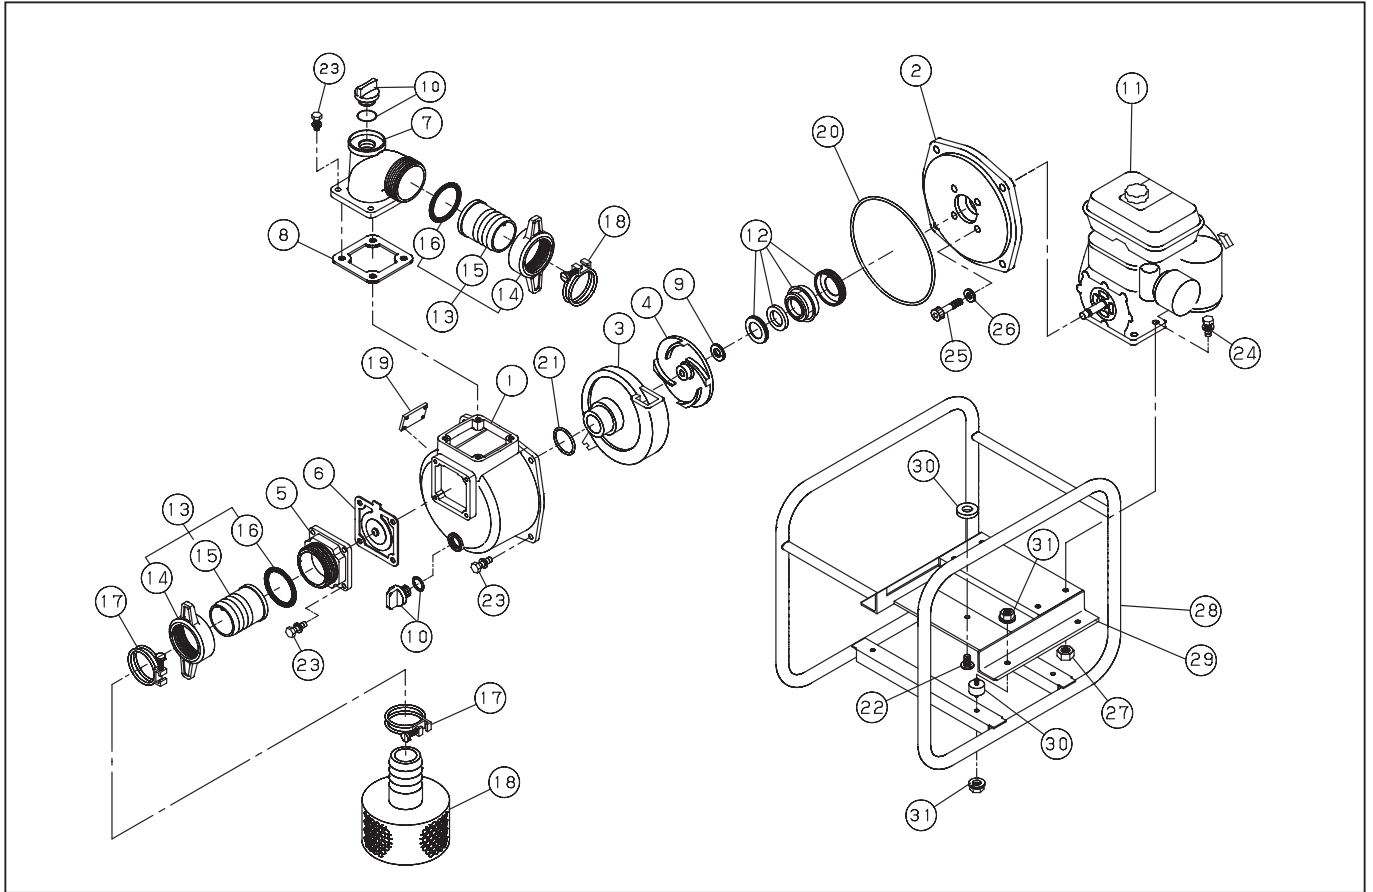

# SE-100X

DWG No. 012855704 MODEL:SE-100X FORM:SE-100X-BAB-0

No.	PARTS CODE	PARTS NAME	QTY	MATERIAL	SIZE	REMARKS
1	011569101	PUMP CASING	1	ADC		
2	011576301	FLANGE BRACKET	1	ADC		
3	011071705	VOLUTE CASING	1	FC-20		
4	011566401	IMPELLER	1	FC-20		
5	011096301	SUCTION FLANGE	1	ADC		
6	011736301	CHECK VALVE	1			
7	011567401	DELIVERY FLANGE	1	ADC		
8	011075002	FLANGE PACKING	1	CR		
9	011008101	IMPELLER ADJUSTING WASHER	3		T0.3	
10	011807901	25A PLUG SET	2			
11	011405301	ROBIN DIESEL ENGINE	1	DY27DD1010		
12	011576401	MECHANICAL SEAL	1		EH791-025	
13	011756902	COUPLING SET	2		EH791-025	
14	011147704	COUPLING	2		EH791-025	
15	011047104	HOSE NIPPLE	2			
16	011147801	COUPLING PACKING	2	NBR		
17	940407120	HOSE BAND	3		72(48-127)	
18	011121702	STRAINER SET	1	SPC		
19	011580801	NAME PLATE	1			
20	890455080	O-RING	1	NBR	1516-80	
21	889855090	O-RING	1	NBR	P90	
22	743119043	HEXAGON BOLT	1		M8X16	
23	743119080	HEXAGON BOLT	12	SWRM	M12X35	
24	743119067	HEXAGON BOLT	4	SWRM	M10X40	
25	734532078	HEXAGON SOCKET BOLT	4	SCM	M8X70	
26	854255008	SEAL WASHER	5		φ 8	
27	827419010	HEXAGON NUT	4	SWRM	M10	
28	011753101	BASE SET	1			
29	011592301	RUBBER MOUNT	1		26X12X5	
30	011196302	CUSHION RUBBER	4	MED-40		

# SE-100X

DWG No. 012855704 MODEL:SE-100X FORM:SE-100X-BAB-0

No.	PARTS CODE	PARTS NAME	QTY	MATERIAL	SIZE	REMARKS
31	842319010	SPRING NUT	8	SWRM		
	011519303	OPERATION MANUAL	1			
	011580901	OUTER CARTON	1			