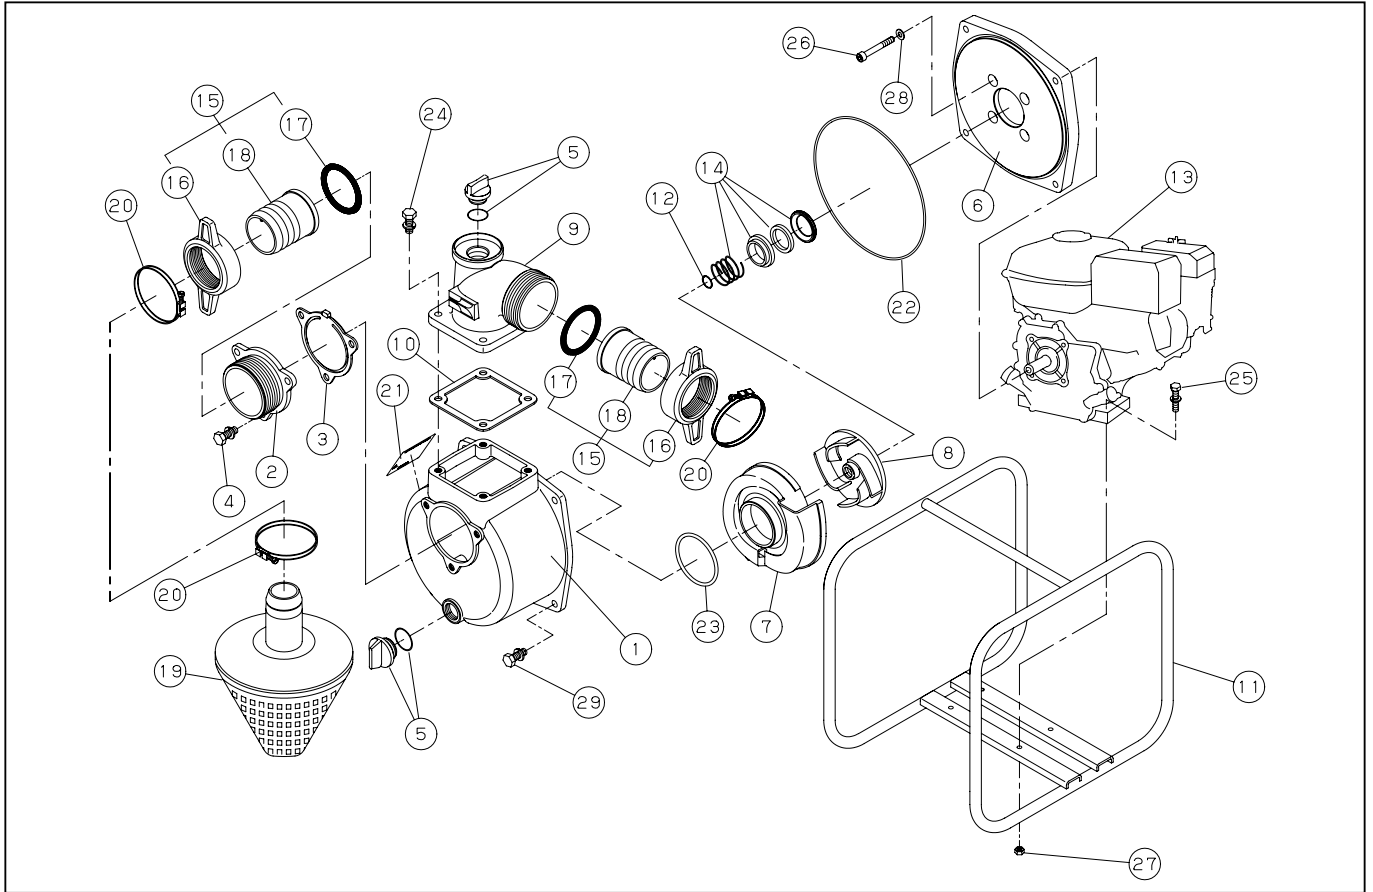

SE-50X

DWG No.012870301 MODEL:SE-50X FORM:SE-50X-BCS-0

No.	PARTS CODE	PARTS NAME	QTY	MATERIAL	SIZE	REMARKS
1	011257802	PUMP CASING	1	ADC		
2	011266203	SUCTION FLANGE	1	ADC		
3	011266501	CHECK VALVE	1	NBR		
4	743119045	HEXAGON BOLT	3	SWRM	M8X20	
5	011807802	20A PLUG SET	2			
6	011257905	FLANGE BRACKET	1	ADC		
7	011464001	VOLUTE CASING	1	FC		
8	011353203	IMPELLER	1	FC		
9	011055605	DELIVERY FLANGE	1	ADC		
10	011054102	DELIVERY FLANGE PACKING	1	CR		
11	011837301	BASE SET	1			
12	011046601	IMPELLER ADJUSTING WASHER	3	BSP		
13	011121801	ENGINE	1	ROBIN EY150D10010 4CYCLE		
14	011068803	MECHANICAL SEAL	1		φ 18	
15	011702603	COUPLING SET	2	ABS		
16	011339002	COUPLING	2	ABS		
17	011339101	COUPLING PACKING	2	NBR		
18	011035605	HOSE NIPPLE	2	ABS		
19	011815901	STRAINER SET	1	PP		
20	940019060	HOSE BAND	3		φ 60	
21	011634701	NAME PLATE	1			
22	011501401	O-RING	1	NBR	1517-42.5	
23	011279201	O-RING	1	NBR	P54	
24	743119047	HEXAGON BOLT	4	SWRM	M8X25	
25	743119051	HEXAGON BOLT	4	SWRM	M8X35	
26	734532076	HEXAGON SOCKET BOLT	4	SCM	M8X60	
27	827419008	HEXAGON NUT	4	SWRM	M8	
28	854255008	SEAL WASHER	4		φ 8	
29	743119046	HEXAGON BOLT	4	SWRM	M8X22	
	011637001	PACKING CASE	1			

◆ Bare engine can not be supplied

SE-50X

DWG No.012870301 MODEL:SE-50X FORM:SE-50X-BCS-0

No.	PARTS CODE	PARTS NAME	QTY	MATERIAL	SIZE	REMARKS
	011273420	OPERATION MANUAL	1			

◆ Bare engine can not be supplied