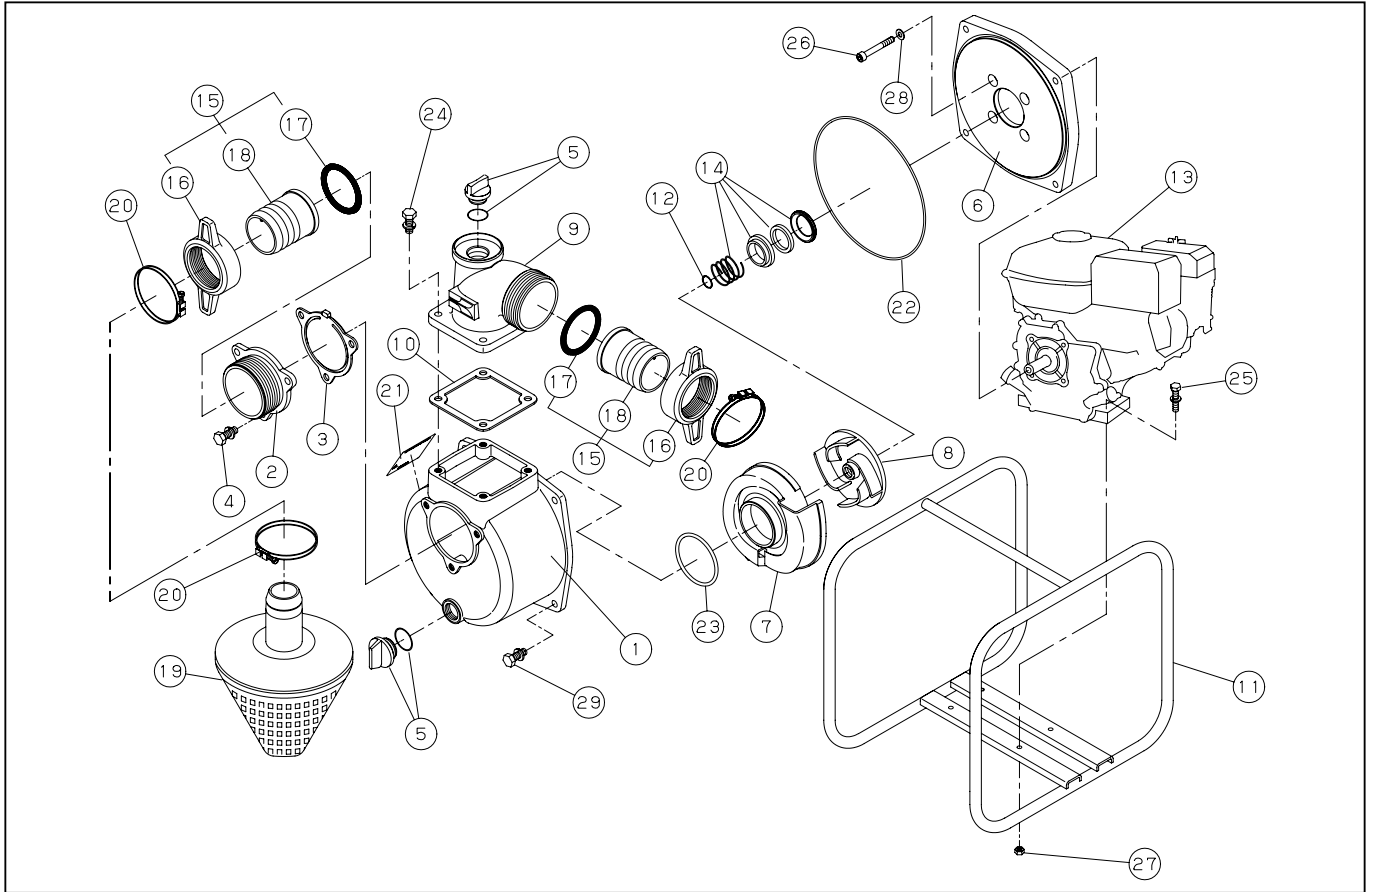

SE-50X

DWG No.012870301 MODEL:SE-50X FORM:SE-50X-BCS-0

No.	PARTS CODE	PARTS NAME	QTY	MATERIAL	SIZE	REMARKS
1	011257802	PUMP CASING	1	ADC		
2	011266203	SUCTION FLANGE	1	ADC		
3	011266501	CHECK VALVE	1	NBR		
4	743119045	HEXAGON BOLT	3	SWRM	M8X20	
5	011807802	20A PLUG SET	2			
6	011257905	FLANGE BRACKET	1	ADC		
7	011464001	VOLUTE CASING	1	FC		
8	011353203	IMPELLER	1	FC		
9	011055605	DELIVERY FLANGE	1	ADC		
10	011054102	DELIVERY FLANGE PACKING	1	CR		
11	011837301	BASE SET	1			
12	011046601	IMPELLER ADJUSTING WASHER	3	BSP		
13	011121801	ENGINE	1	ROBIN EY150D10010 4CYCLE		
14	011068803	MECHANICAL SEAL	1		φ 18	
15	011702603	COUPLING SET	2	ABS		
16	011339002	COUPLING	2	ABS		
17	011339101	COUPLING PACKING	2	NBR		
18	011035605	HOSE NIPPLE	2	ABS		
19	011815901	STRAINER SET	1	PP		
20	940019060	HOSE BAND	3		φ 60	
21	011634701	NAME PLATE	1			
22	011501401	O-RING	1	NBR	1517-42.5	
23	011279201	O-RING	1	NBR	P54	
24	743119047	HEXAGON BOLT	4	SWRM	M8X25	
25	743119051	HEXAGON BOLT	4	SWRM	M8X35	
26	734532076	HEXAGON SOCKET BOLT	4	SCM	M8X60	
27	827419008	HEXAGON NUT	4	SWRM	M8	
28	854255008	SEAL WASHER	4		φ 8	
29	743119046	HEXAGON BOLT	4	SWRM	M8X22	
	011637001	PACKING CASE	1			

◆ Bare engine can not be supplied

SE-50X

DWG No.012870301 MODEL:SE-50X FORM:SE-50X-BCS-0

No.	PARTS CODE	PARTS NAME	QTY	MATERIAL	SIZE	REMARKS
	011273420	OPERATION MANUAL	1			

◆ Bare engine can not be supplied