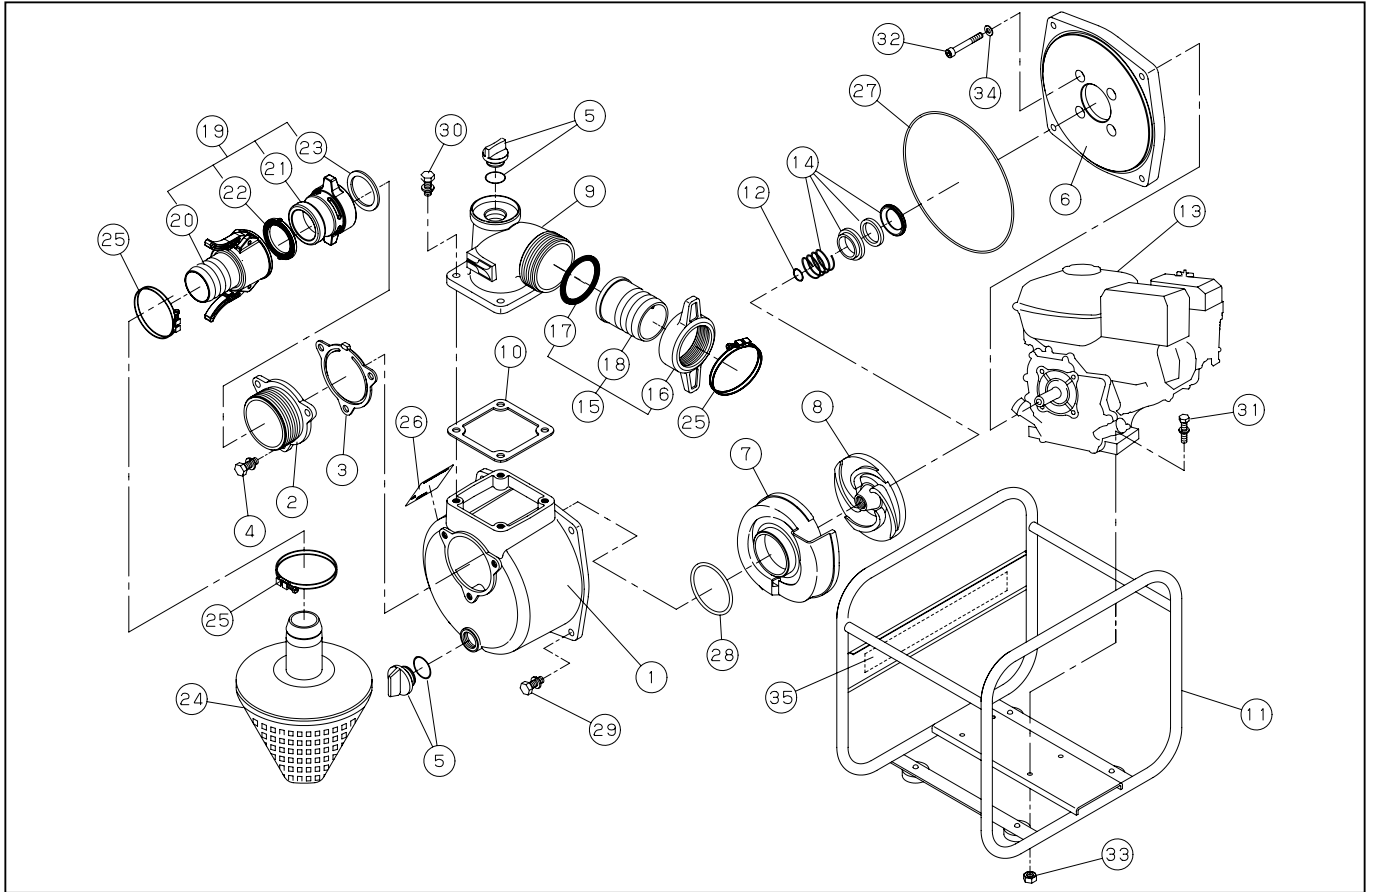

SEM-50V

DWG No.012892701 MODEL:SEM-50V (GM132) FORM:SEM-50V-BAG-0

No.	PARTS CODE	PARTS NAME	QTY	MATERIAL	SIZE	REMARKS
1	012019501	PUMP CASING	1	ADC	(0112578)	
2	011266203	SUCTION FLANGE	1	ADC		
3	011266501	CHECK VALVE	1	NBR		
4	743119045	HEXAGON BOLT	3	SWRM	M8X20	
5	011807802	20A PLUG SET	2			
6	011257905	SE-50X FLANGE BRACKET	1	ADC		
7	012034101	VOLUTE CASING	1	FC 0114228		
8	012025701	IMPELLER	1	FC200		
9	011055605	DELIVERY FLANGE	1	ADC		
10	011054102	DELIVERY FLANGE PACKING	1	CR		
11	011793901	BASE SET	1	NO.407		
12	011046601	IMPELLER ADJUSTING WASHER	3	BSP		
13	012036701	ENGINE	1	MTSUBISHI GM132PN-72H		
14	011068803	MECHANICAL SEAL	1	CARBON CERAMIC	φ 18	
15	011702603	COUPLING SET	1	ABS		
16	011339002	COUPLING	1	ABS		
17	011339101	COUPLING PACKING	1	NBR		
18	011035605	HOSE NIPPLE	1	ABS		
19	011835701	QUICK COUPLING ASSY	1			
20	011749101	CAM LOCK NIPPLE (WITH LEVER)	1			
21	011283704	CAM LOCK BODY	1			
22	011348701	CAM LOCK PACKING	1	NBR HS50°		
23	011076601	CAM LOCK BODY PACKING	1	NBR		
24	011815901	STRAINER SET	1	PP		
25	940019060	HOSE BAND	3		φ 60	
26	012026301	NAME PLATE	1	T FILM		
27	011501401	O-RING	1	NBR	1517-42.5	
28	011279201	O-RING	1	NBR	P54	
29	743119046	HEXAGON BOLT	4	SWRM	M8X22	
30	743119047	HEXAGON BOLT	4	SWRM	M8X25	

◆ Bare engine can not be supplied

SEM-50V

DWG No.012892701 MODEL:SEM-50V (GM132) FORM:SEM-50V-BAG-0

No.	PARTS CODE	PARTS NAME	QTY	MATERIAL	SIZE	REMARKS
31	743119051	HEXAGON BOLT	4	SWRM	M8X35	
32	734532076	HEXAGON SOCKET BOLT	4	SCM	M8X60	
33	827419008	HEXAGON NUT	4	SWRM	M8	
34	854255008	SEAL WASHER	4		φ 8	
35	012028601	PLATE LABEL	1		405X58	
	012026701	PACKING CASE	1			
	012026901	SEM-50V OPERATION MANUAL(5LANGS)	1			
	011473401	ENGINE CAUTION LABEL A	1			
	011473501	ENGINE CAUTION LABEL B	1			
	011471806	CE MARK LABEL	1			
	011471302	CAUTION LABEL	1			
	012027801	DECLARATION	1			
	011643101	EU NOISE LABEL(101)	1	PET+PET		