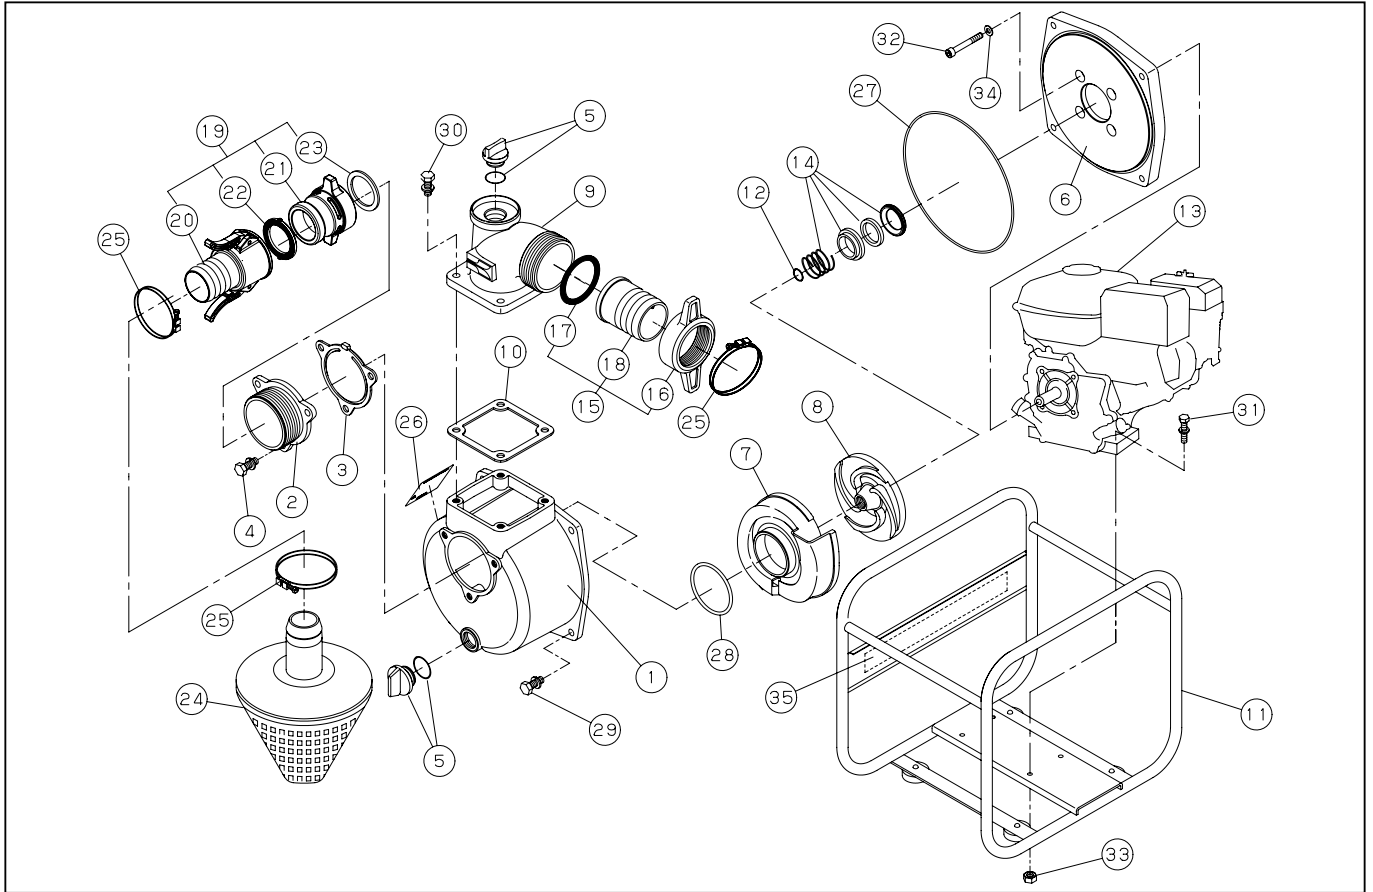

SEM-50V

DWG No.012892701 MODEL:SEM-50V (GM132) FORM:SEM-50V-BAG-0

No.	PARTS CODE	PARTS NAME	QTY	MATERIAL	SIZE	REMARKS
1	012019501	PUMP CASING	1	ADC	(0112578)	
2	011266203	SUCTION FLANGE	1	ADC		
3	011266501	CHECK VALVE	1	NBR		
4	743119045	HEXAGON BOLT	3	SWRM	M8X20	
5	011807802	20A PLUG SET	2			
6	011257905	SE-50X FLANGE BRACKET	1	ADC		
7	012034101	VOLUTE CASING	1	FC 0114228		
8	012025701	IMPELLER	1	FC200		
9	011055605	DELIVERY FLANGE	1	ADC		
10	011054102	DELIVERY FLANGE PACKING	1	CR		
11	011793901	BASE SET	1	NO.407		
12	011046601	IMPELLER ADJUSTING WASHER	3	BSP		
13	012036701	ENGINE	1	MTSUBISHI GM132PN-72H		
14	011068803	MECHANICAL SEAL	1	CARBON CERAMIC	φ 18	
15	011702603	COUPLING SET	1	ABS		
16	011339002	COUPLING	1	ABS		
17	011339101	COUPLING PACKING	1	NBR		
18	011035605	HOSE NIPPLE	1	ABS		
19	011835701	QUICK COUPLING ASSY	1			
20	011749101	CAM LOCK NIPPLE (WITH LEVER)	1			
21	011283704	CAM LOCK BODY	1			
22	011348701	CAM LOCK PACKING	1	NBR HS50°		
23	011076601	CAM LOCK BODY PACKING	1	NBR		
24	011815901	STRAINER SET	1	PP		
25	940019060	HOSE BAND	3		φ 60	
26	012026301	NAME PLATE	1	T FILM		
27	011501401	O-RING	1	NBR	1517-42.5	
28	011279201	O-RING	1	NBR	P54	
29	743119046	HEXAGON BOLT	4	SWRM	M8X22	
30	743119047	HEXAGON BOLT	4	SWRM	M8X25	

◆ Bare engine can not be supplied

SEM-50V

DWG No.012892701 MODEL:SEM-50V (GM132) FORM:SEM-50V-BAG-0

No.	PARTS CODE	PARTS NAME	QTY	MATERIAL	SIZE	REMARKS
31	743119051	HEXAGON BOLT	4	SWRM	M8X35	
32	734532076	HEXAGON SOCKET BOLT	4	SCM	M8X60	
33	827419008	HEXAGON NUT	4	SWRM	M8	
34	854255008	SEAL WASHER	4		φ 8	
35	012028601	PLATE LABEL	1		405X58	
	012026701	PACKING CASE	1			
	012026901	SEM-50V OPERATION MANUAL(5LANGS)	1			
	011473401	ENGINE CAUTION LABEL A	1			
	011473501	ENGINE CAUTION LABEL B	1			
	011471806	CE MARK LABEL	1			
	011471302	CAUTION LABEL	1			
	012027801	DECLARATION	1			
	011643101	EU NOISE LABEL(101)	1	PET+PET		