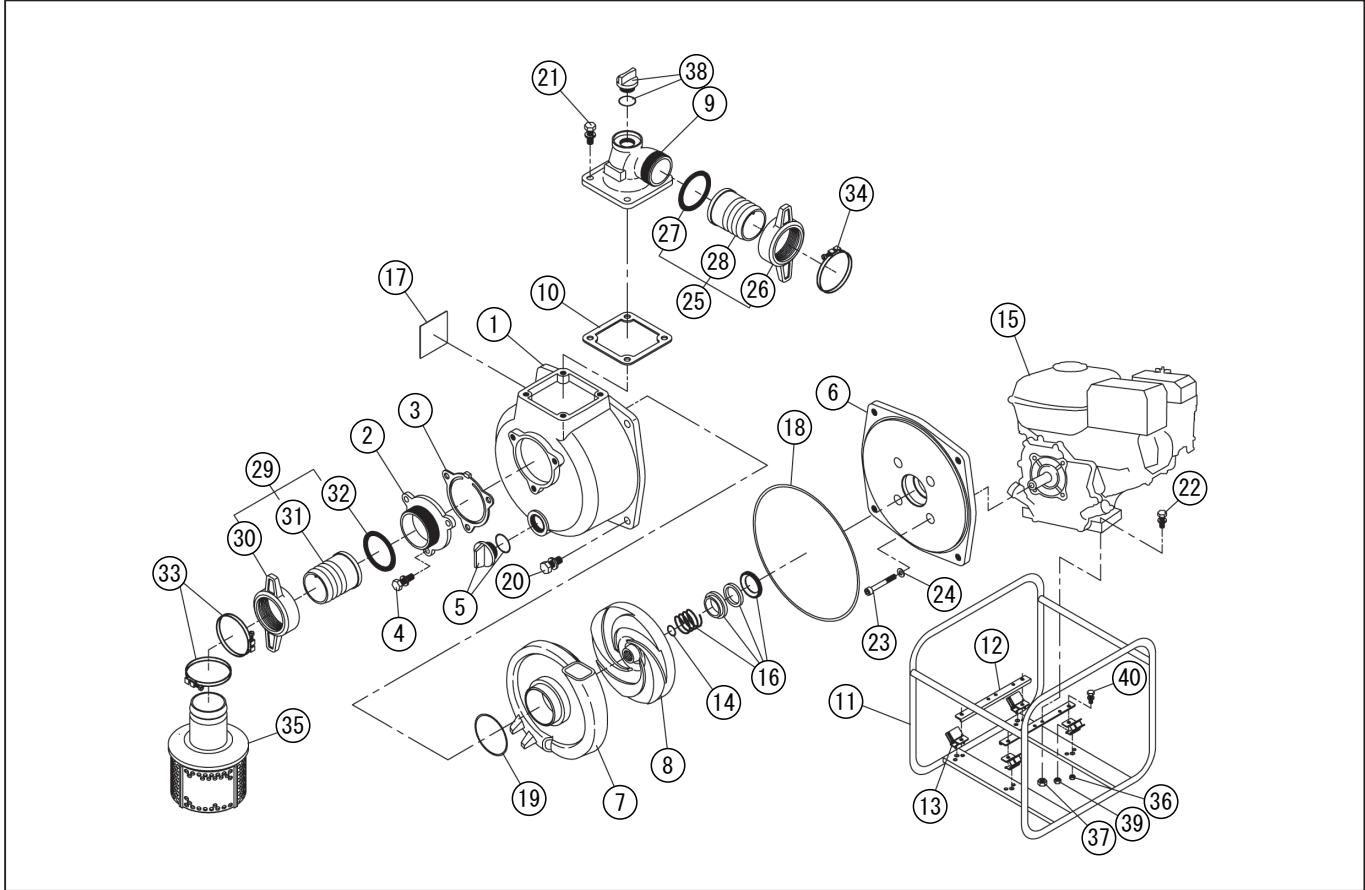

DWG No.012889405 MODEL:SER-50EX FORM:SER-50EX-BAA-0

No.	PARTS CODE	PARTS NAME	QTY	MATERIAL/SIZE	LIST PRICE	REMARKS
1	0114184	PUMP CASING	1	ADC		
2	0114004	SUCTION FLANGE	1	ADC		
3	0112799	CHECK VALVE	1	NBR		
4	743119061	HEXAGON BOLT	3	M10X25 SWRM		
5	0118079	25A PLUG SET	1			
6	0110722	FLANGE BRACKET	1	ADC		
7	0112819	VOLUTE CASING	1	FC-20		
8	0112862	IMPELLER	1	FC-20		
9	0114209	DELIVERY FLANGE	1	ADC		
10	0110584	DELIVERY FLANGE PACKING	1	CR		
11	0117950	BASE SET	1			
12	0120338	ENGINE BASE	2	SPC T4.5		
13	0116172	CUSHION RUBBER	4	CR 60°		
14	0110081	IMPELLER ADJUSTING WASHER	3	T0.3		
15	0120764	ENGINE (WITH ALERT)	1	ROBIN EX270D10193		
16	0110862	MECHANICAL SEAL	1	HG9A-MN(H) φ 25		
17	0120252	NAME PLATE	1			
18	0115016	O-RING	1	1517-51.5 NBR		
19	0113989	O-RING	1	P74 NBR		
20	743119078	HEXAGON BOLT	4	M12X30 SWRM		
21	743119063	HEXAGON BOLT	4	M10X30 SWRM		
22	743119067	HEXAGON BOLT	4	M10X40 SWRM		
23	734532076	HEXAGON SOCKET BOLT	4	M8X60 SCM CS		
24	854255008	SEAL WASHER	4	φ 8		
25	0117026	COUPLING SET	1			
26	0113390	COUPLING	1	ABS		
27	0113391	COUPLING PACKING	1	NBR		
28	0110356	HOSE NIPPLE	1	ABS		
29	0118017	COUPLING SET	1			
30	0110365	COUPLING	1	AC		

◆ Bare engine can not be supplied

DWG No.012889405 MODEL:SER-50EX FORM:SER-50EX-BAA-0

No.	PARTS CODE	PARTS NAME	QTY	MATERIAL/SIZE	LIST PRICE	REMARKS
31	0110366	HOSE NIPPLE	1	ABS		
32	0110367	COUPLING PACKING	1	NBR		
33	940019080	HOSE BAND	2	φ 80		
34	940019060	HOSE BAND	1	φ 60		
35	0118046	STRAINER SET	1			
36	827419012	HEXAGON NUT	4	M12 SWRM		
37	827419010	HEXAGON NUT	4	M10 SWRM		
38	0118078	20A PLUG SET	1			
39	842319008	SPRING NUT	4	M8 SWRM		
40	743119076	HEXAGON BOLT	4	M12X25 SWRM		
	0120253	PACKING CASE	1	C6XK6(W)		