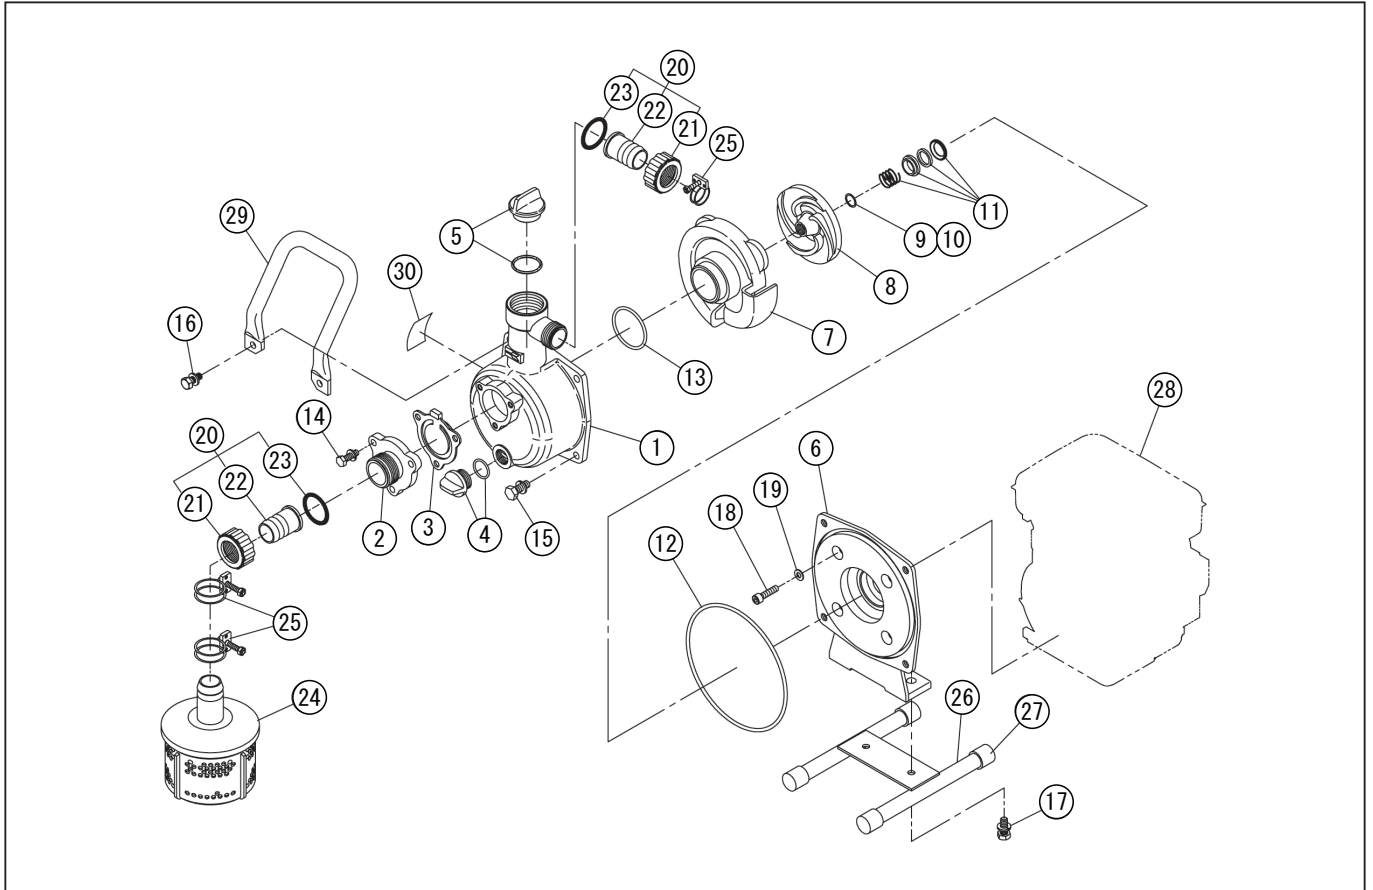

DWG No.012909309 MODELE : SEV-25L FORM : SEV-25L-BAA-1

No.	PARTS CODE	PARTS NAME	QTY	MATERIAL/SIZE	REMARKS
1	0113329	PUMP CASING	1	ADC	
2	0113325	SUCTION FLANGE	1	ADC	
3	0113326	CHECK VALVE	1	NBR	
4	0148010	15A PLUG SET	1		
5	0118450	32A PLUG SET	1		
6	0114992	FLANGE BRACKET	1	ADC	
7	0112528	VOLUTE CASING	1	ADC	
8	0114993	IMPELLER	1	ADC	
9	0140251	IMPELLER ADJUSTING WASHER	1	BS T=0.3	
10	0121628	IMPELLER ADJUSTING WASHER	1	BS T=0.6	
11	0116054	MECHANICAL SEAL	1	HG-12	
12	890255031	O-RING	1	1517-31 NBR	
13	889855042	O-RING	1	P42 NBR	
14	743119032	HEXAGON BOLT	3	M6X20 SWRM	
15	743119045	HEXAGON BOLT	2	M8X20 SWRM	
16	743119046	HEXAGON BOLT	2	M8X22 SWRM	
17	743119043	HEXAGON BOLT	2	M8X16 SWRM	
18	734532274	HEXAGON SOCKET BOLT	4	M5X40 CS	
19	854255005	SEAL WASHER	4	φ 5	
20	0348124	COUPLING SET	2	25MM	
21	0340781	COUPLING	2	ABS	
22	0340782	HOSE NIPPLE	2	ABS	
23	0340065	COUPLING PACKING	2	CR	
24	0118193	STRAINER SET	1		
25	940019032	HOSE BAND	3	φ 32	
26	0118267	BASE SET	1		
27	0112576	PIPE RUBBER	4	NBR 70°	
28	0121617	ENGINE	1	KOSHIN KC26-C0	
29	0114277	HANDLE	1		
30	0121740	NAME PLATE	1		

◆ Bare engine can not be supplied

DWG No.012909309 MODELE:SEV-25L FORM:SEV-25L-BAA-1

No.	PARTS CODE	PARTS NAME	QTY	MATERIAL/SIZE	REMARKS
	0121645	PACKING CASE	1		

◆ Bare engine can not be supplied