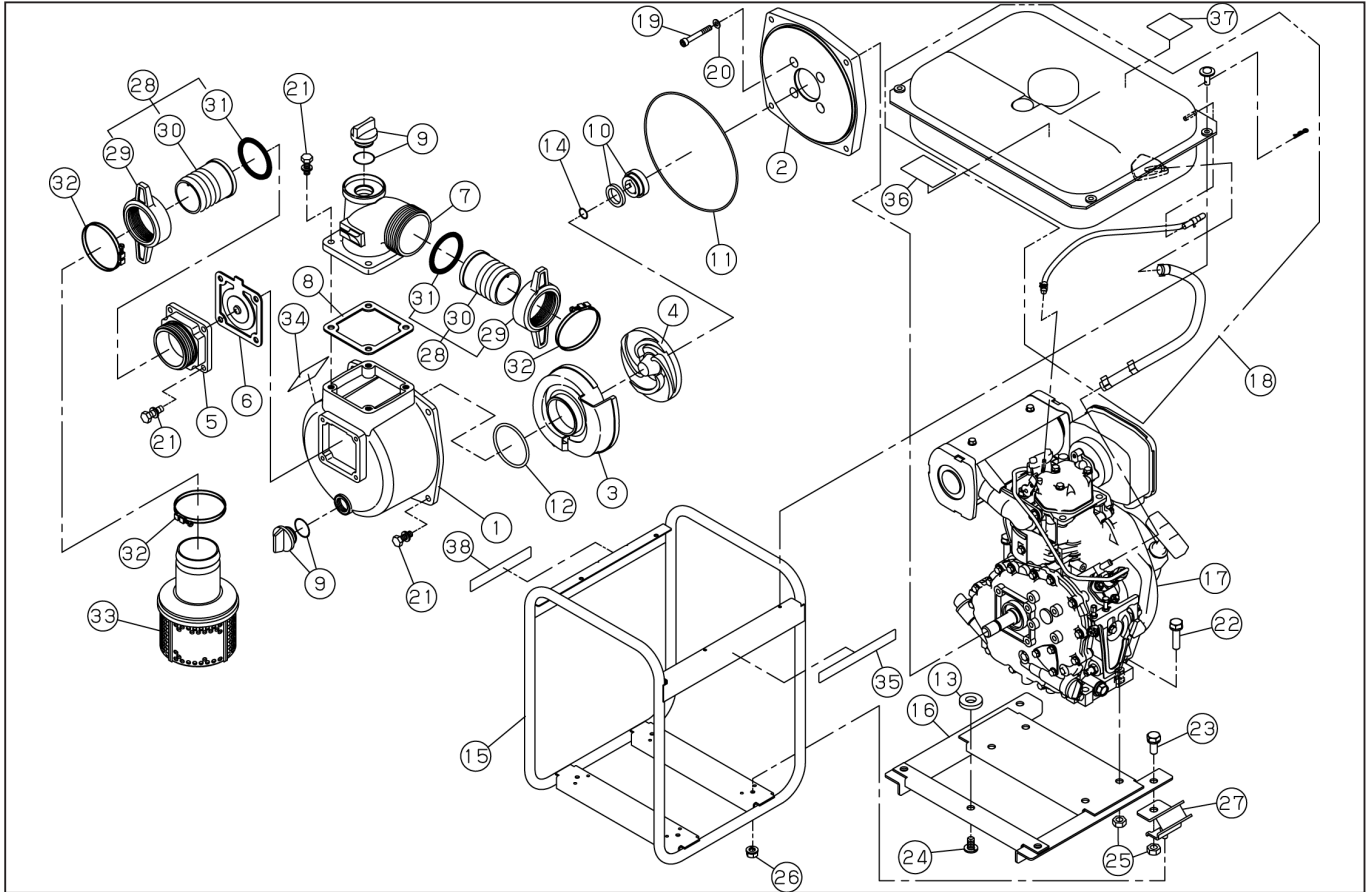

DWG No.DWG No.012943804 MODELE : SEY-100D FORM : SEY-100D-BAA-0

No.	PARTS CODE	PARTS NAME	QTY	MATERIAL/SIZE	REMARKS
1	011569102	PUMP CASING	1	ADC	
2	012311201	FRANGE BRACKET	1	ADC	
3	012311301	VOLUTE CASING	1	FC200	
4	012312701	IMPELLER	1	FCD450	
5	011618803	SUCTION FLANGE	1	ADC	
6	011736301	CHECK VALVE SET	1	NBR	
7	011618703	DELIVERY FLANGE	1	ADC	
8	011075002	FLANGE PACKING	1	CR	
9	011807901	25A PLUG SET	2		
10	011409001	MECHANICAL SEAL	1		
11	890455080	O-RING	1	1516-80 NBR	
12	889855090	O-RING	1	P90 NBR	
13	011592301	RUBBER MOUNT	1	26×12×5	
14	012325301	ADJUSTING WASHER	3	BSP1 T=0.3	
15	012729301	BASE SET	1		
16	012729401	DAMPING BASE SET	1		
17	012315901	L70N6-PKS DESEL ENGINE	1		
18	012728901	LARGE FUEL TANK SET (L48N6-PKS)	1		
19	734532076	SOCKET BOLT	4	M8×60 SCM CS	
20	854255008	SEAL WASHER	4	φ8	
21	743119080	BOLT	12	M12×35 SWRM	
22	743119067	BOLT	4	M10×40 SWRM	
23	743119061	BOLT	4	M10×25 SWRM	
24	743119045	BOLT	1	M8×20 SWRM	
25	827419010	NUT	8	M10 SWRM	
26	842319008	SPRING NUT	4	SWRM	
27	011617202	CUSHION RUBBER	4	CR 60°	
28	011763902	COUPLING SET	2		
29	011618902	COUPLING	2	ADC (0111477)	
30	011047104	HOSE NIPPLE	2	ADC	

◆ Bare engine can not be supplied

DWG No.DWG No.012943804 MODELE : SEY-100D FORM : SEY-100D-BAA-0

No.	PARTS CODE	PARTS NAME	QTY	MATERIAL/SIZE	REMARKS
31	011147801	COUPLING PACKING	2	NBR	
32	940019120	HOSE BAND	3	φ 1 2 0	
33	011121702	STRAINER SET	1	SPC	
34	012324201	NAME PLATE	1		
35	012323801	SEY-D SIDE PANEL LABEL	1		
36	012325901	DIESEL CAUTION LABEL1 (ENG)	1		
37	012326001	DIESEL CAUTION LABEL2 (ENG)	1		
38	012326101	DIESEL CAUTION LABEL3 (ENG)	1		