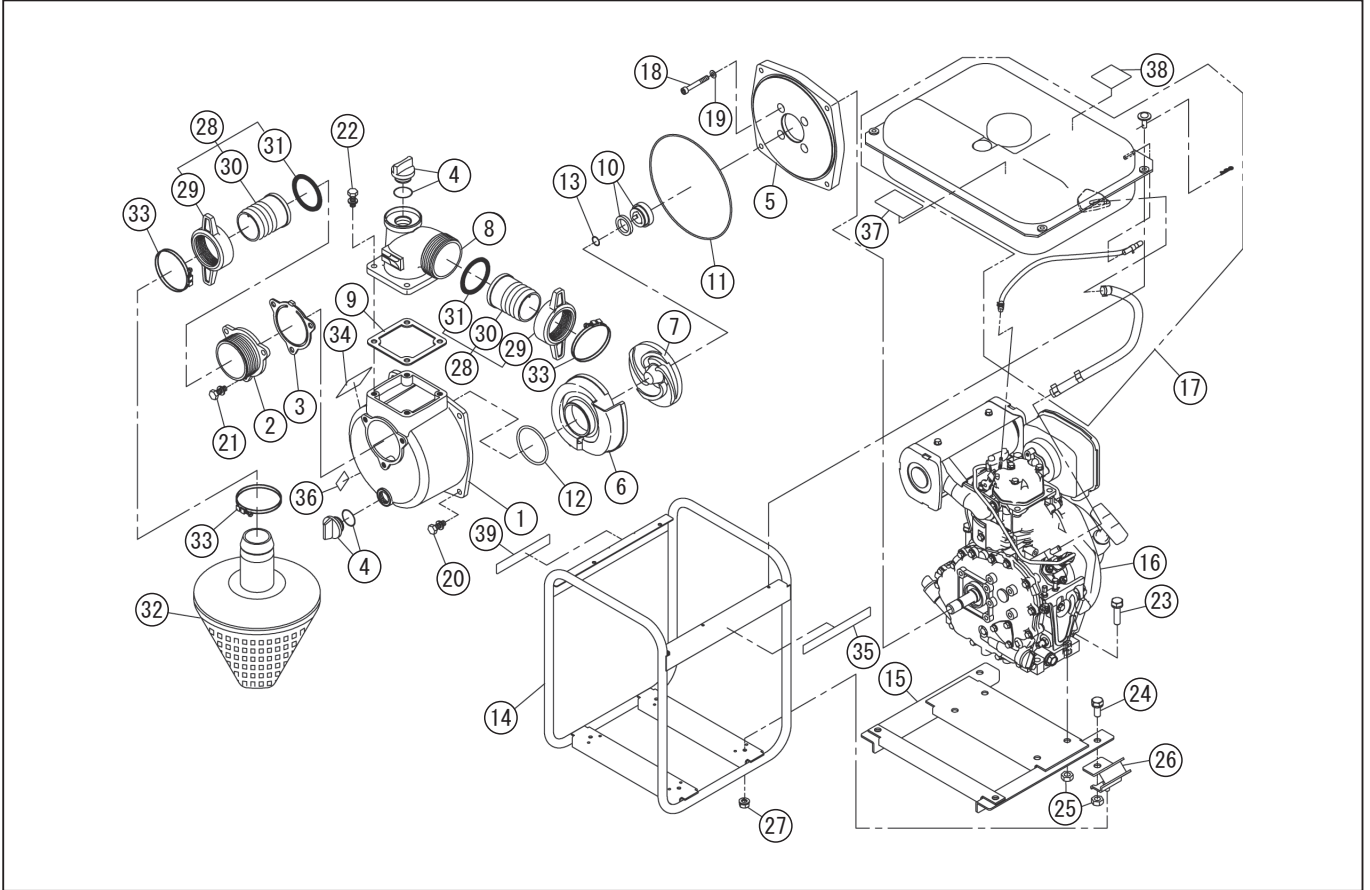

DWG No.012942602 MODELE : SEY-50D FORM : SEY-50D-BAB-0

No.	PARTS CODE	PARTS NAME	QTY	MATERIAL/SIZE	REMARKS
1	012019502	PUMP CASING	1	ADC	
2	011266204	SUCTION FLANGE (G)	1	ADC	
3	011266503	CHECK VALVE	1	NBR	
4	011807802	20A PLUG SET	2		
5	012309801	FRANGE BRACKET	1	ADC	
6	012309901	VOLUTE CASING	1	FC200	
7	012312301	IMPELLER	1	FCD450	
8	011055605	DELIVERY FLANGE	1	ADC	
9	011054102	FLANGE PACKING	1	CR 70 °	
10	011409001	MECHANICAL SEAL	1		
11	011501401	O-RING	1	1517-42.5 NBR	
12	011279202	O-RING	1	P54 NBR	
13	012325301	ADJUSTING WASHER	3	BSP1 T=0.3	
14	012728701	BASE SET	1		
15	012728801	DAMPING BASE SET	1		
16	012315801	L48N6-PKS DESEL ENGINE	1		
17	012728901	LARGE FUEL TANK SET (L48N6-PKS)	1		
18	734532074	SOCKET BOLT	4	M 8 × 5 0 SCM CS	
19	854255008	SEAL WASHER	4	φ 8	
20	743119046	BOLT	4	M8×22 SWRM	
21	743119045	BOLT	3	M8×20 SWRM	
22	743119047	BOLT	4	M8×25 SWRM	
23	743119067	BOLT	4	M10×40 SWRM	
24	743119061	BOLT	4	M10×25 SWRM	
25	827419010	NUT	8	M10 SWRM	
26	011617202	CUSHION RUBBER	4	CR 60 °	
27	842319008	SPRING NUT	4	SWRM	
28	012712201	COUPLING SET	2		
29	012249601	COUPLING	2	ABS	
30	012249701	NIPPLE	2	ABS	

◆ Bare engine can not be supplied

DWG No.012942602 MODELE : SEY-50D FORM : SEY-50D-BAB-0

No.	PARTS CODE	PARTS NAME	QTY	MATERIAL/SIZE	REMARKS
31	011339102	COUPLING PACKING	2	NBR	
32	012712301	STRAINER SET	1	PP	
33	012008601	HOSE BAND	3	φ 60	
34	012314201	NAME PLATE	1		
35	012323801	SEY-D SIDE PANEL LABEL	1		
36	012281401	LABEL	1		
37	012313901	DIESEL CAUTION LABEL1 (RUS)	1		
38	012314001	DIESEL CAUTION LABEL2 (RUS)	1		
39	012325801	DIESEL CAUTION LABEL3 (RUS)	1		