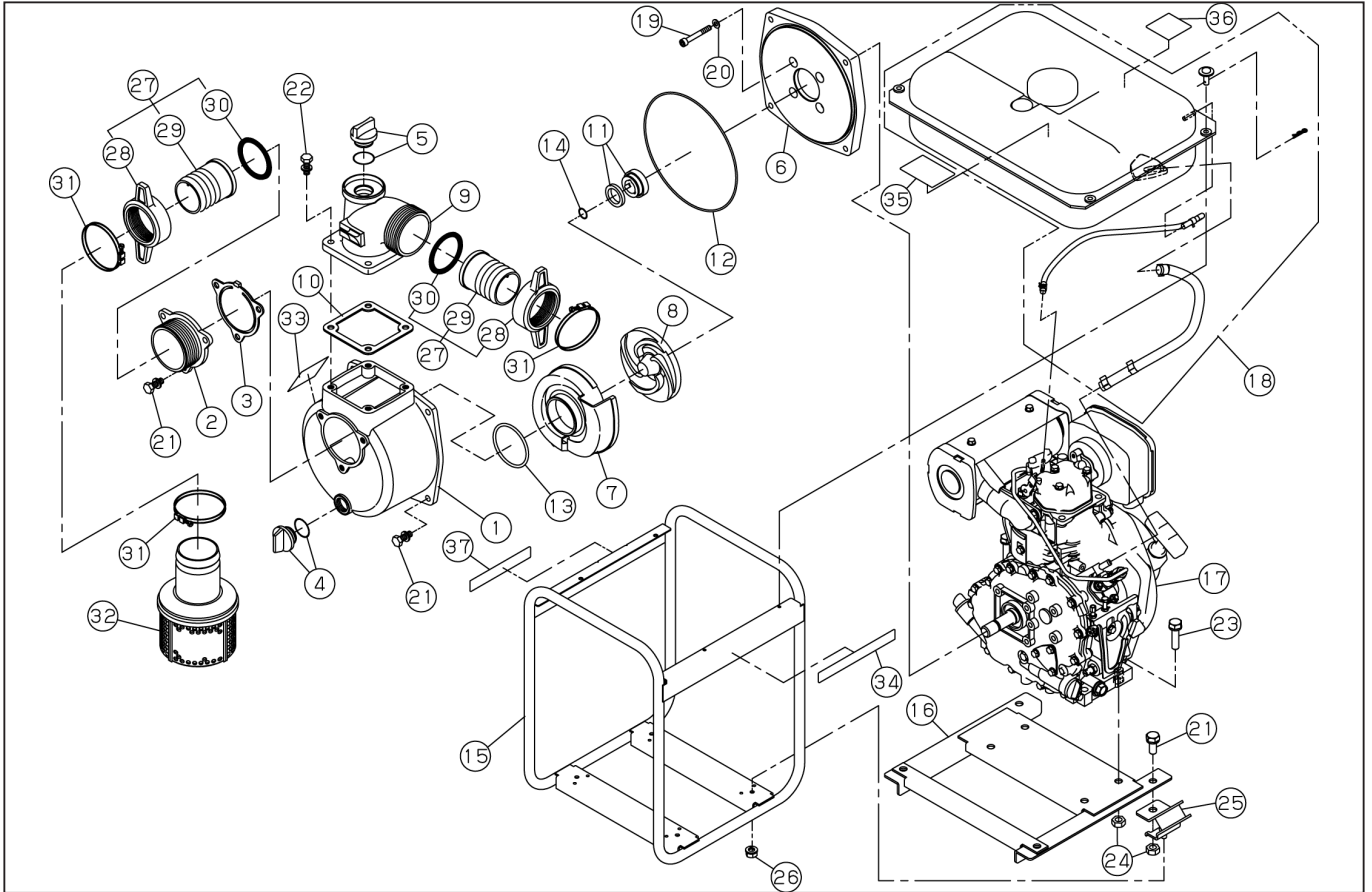

DWG No.DWG No.012943704 MODELE : SEY-80D FORM : SEY-80D-BAA-0

No.	PARTS CODE	PARTS NAME	QTY	MATERIAL/SIZE	REMARKS
1	012019602	PUMP CASING	1	ADC	
2	011279701	SUCTION FRANGE	1	ADC	
3	011279903	CHECK VALVE	1	NBR	
4	011807802	20A PLUG SET	1		
5	011807901	25A PLUG SET	1		
6	012310901	FRANGE BRACKET	1	ADC	
7	012311001	VOLUTE CASING	1	FC200	
8	012312501	IMPELLER	1	FCD450	
9	011057005	DELIVERY FLANGE	1	ADC	
10	011058402	FLANGE PACKING	1	CR	
11	011409001	MECHANICAL SEAL	1		
12	011501501	O-RING	1	1517-46.5 NBR	
13	011398901	O-RING	1	P74 NBR	
14	012325301	ADJUSTING WASHER	3	BSP1 T=0.3	
15	012728701	BASE SET	1		
16	012728801	DAMPING BASE SET	1		
17	012315801	L48N6-PKS DESEL ENGINE	1		
18	012728901	LARGE FUEL TANK SET (L48N6-PKS)	1		
19	734532070	SOCKET BOLT	4	SCM	
20	854255008	SEAL WASHER	4	φ8	
21	743119061	BOLT	11	M10×25 SWRM	
22	743119063	BOLT	4	M10×30 SWRM	
23	743119067	BOLT	4	M10×40 SWRM	
24	827419010	NUT	8	M10 SWRM	
25	011617202	CUSHION RUBBER	4	CR 60°	
26	842319008	SPRING NUT	4	SWRM	
27	012712501	COUPLING SET	2		
28	012250001	COUPLING	2	ABS	
29	012250101	NIPPLE	2	ABS	
30	011437802	COUPLING PACKING	2	NBR.HS65±5	

◆ Bare engine can not be supplied

DWG No.DWG No.012943704 MODELE : SEY-80D FORM : SEY-80D-BAA-0

No.	PARTS CODE	PARTS NAME	QTY	MATERIAL/SIZE	REMARKS
31	012106601	HOSE BAND	3	φ 90	
32	012712601	STRAINER SET	1	PP	
33	012324101	NAME PLATE	1		
34	012323801	SEY-D SIDE PANEL LABEL	1		
35	012325901	DIESEL CAUTION LABEL1 (ENG)	1		
36	012326001	DIESEL CAUTION LABEL2 (ENG)	1		
37	012326101	DIESEL CAUTION LABEL3 (ENG)	1		