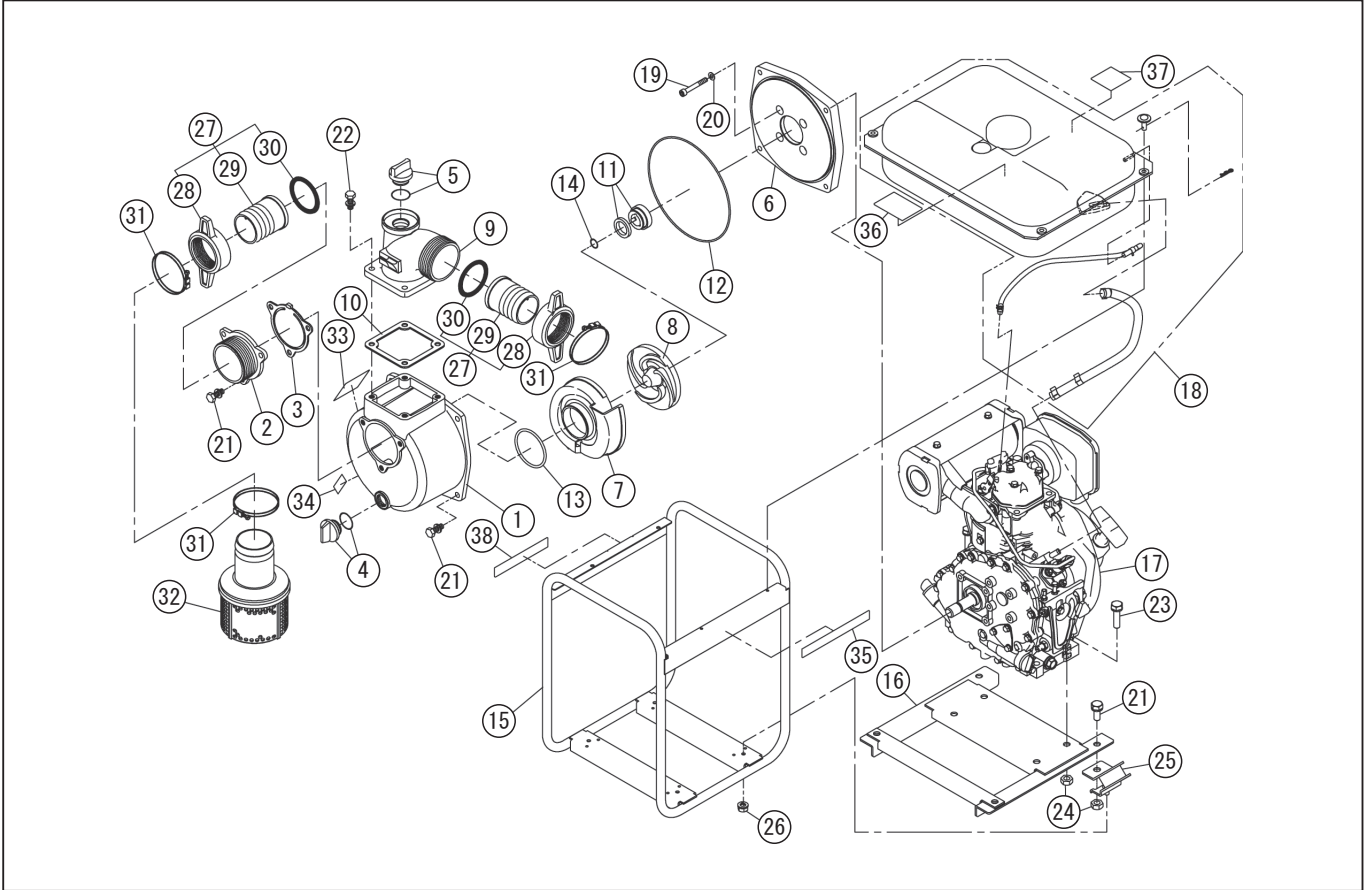

DWG No.DWG No.012942702 MODELE : SEY-80D FORM : SEY-80D-BAB-0

No.	PARTS CODE	PARTS NAME	QTY	MATERIAL/SIZE	REMARKS
31	012106601	HOSE BAND	3	φ 90	
32	012712601	STRAINER SET	1	PP	
33	012314301	NAME PLATE	1		
34	012281401	LABEL	1		
35	012323801	SEY-D SIDE PANEL LABEL	1		
36	012313901	DIESEL CAUTION LABEL1 (RUS)	1		
37	012314001	DIESEL CAUTION LABEL2 (RUS)	1		
38	012325801	DIESEL CAUTION LABEL3 (RUS)	1		

◆ Bare engine can not be supplied