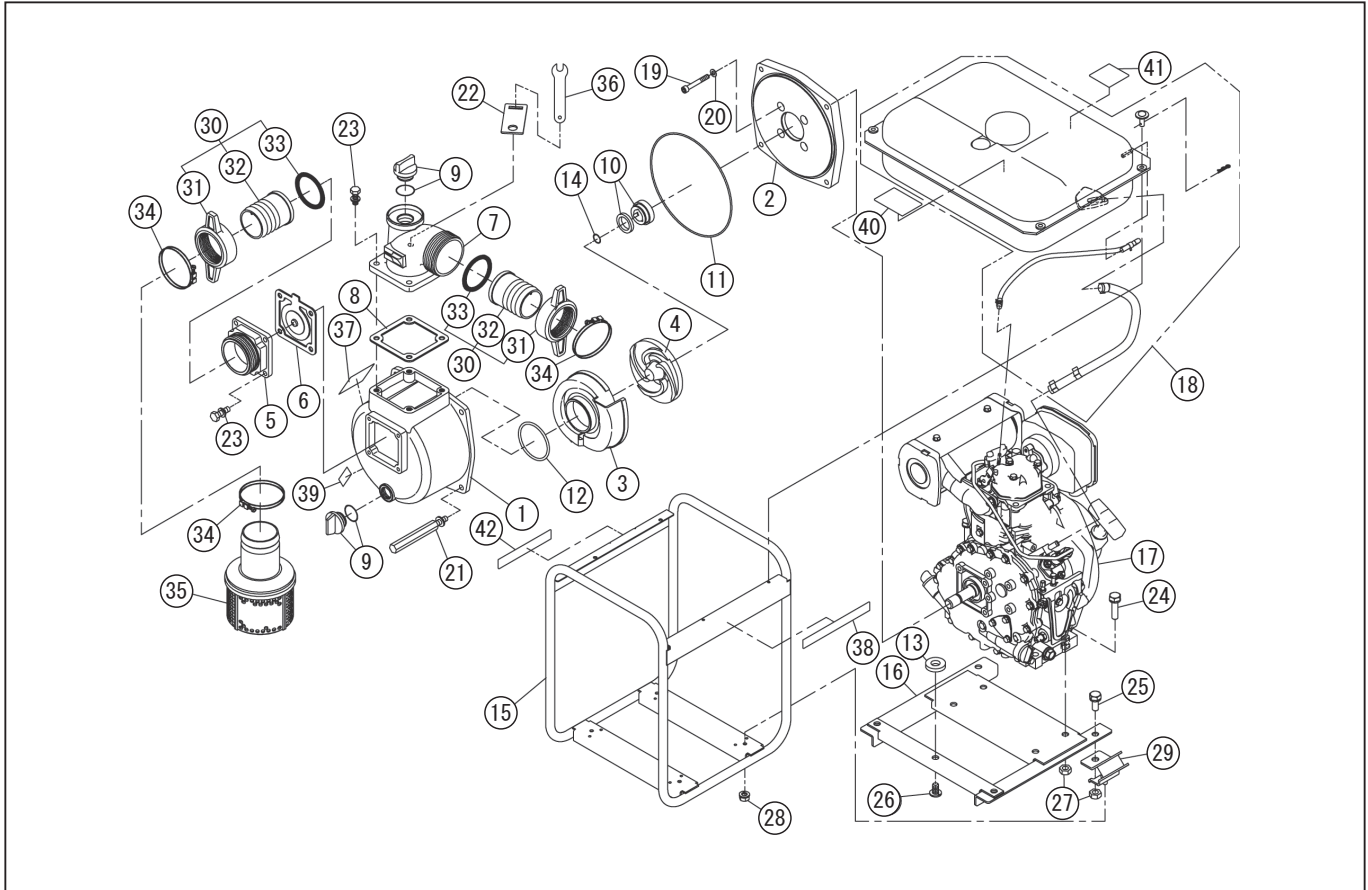

DWG No.012943101 MODELE:STY-100D FORM:STY-100D-BAB-0

No.	PARTS CODE	PARTS NAME	QTY	MATERIAL/SIZE	REMARKS
1	011569102	PUMP CASING	1	ADC	
2	012311201	FRANGE BRACKET	1	ADC	
3	012312601	VOLUTE CASING	1	FCD450	
4	012312701	IMPELLER	1	FCD450	
5	011618803	SUCTION FLANGE	1	ADC	
6	011736301	CHECK VALVE SET	1	NBR	
7	011618703	DELIVERY FLANGE	1	ADC	
8	011075002	FLANGE PACKING	1	CR	
9	011807901	25A PLUG SET	2		
10	011515902	MECHANICAL SEAL	1		
11	890455080	O-RING	1	1516-80 NBR	
12	889855090	O-RING	1	P90 NBR	
13	011592301	RUBBER MOUNT	1		
14	012325301	ADJUSTING WASHER	3	BSP1 T=0.3	
15	012729301	BASE SET	1		
16	012729401	DAMPING BASE SET	1		
17	012315901	L70N6-PKS DESEL ENGINE	1		
18	012728901	LARGE FUEL TANK SET (L48N6-PKS)	1		
19	734532076	SOCKET BOLT	4	M8×60 SCM CS	
20	854255008	SEAL WASHER	4	φ8	
21	012060101	LONG BOLT	4		
22	012060201	SPANNER HOLDER	1	SPCC T=2.0	
23	743119080	BOLT	8	M12×35 SWRM	
24	743119067	BOLT	4	M10×40 SWRM	
25	743119061	BOLT	4	M10×25 SWRM	
26	743119045	BOLT	1	M8×20 SWRM	
27	827419010	NUT	8	M10 SWRM	
28	842319008	SPRING NUT	4	SWRM	
29	011617202	CUSHION RUBBER	4	CR 60°	
30	011763902	COUPLING SET	2		

◆ Bare engine can not be supplied

DWG No.012943101 MODELE:STY-100D FORM:STY-100D-BAB-0

No.	PARTS CODE	PARTS NAME	QTY	MATERIAL/SIZE	REMARKS
31	011618902	COUPLING	2	ADC (0111477)	
32	011047104	HOSE NIPPLE	2	ADC	
33	011147801	COUPLING PACKING	2	NBR	
34	940019120	HOSE BAND	3	φ 1 2 0	
35	011790501	STRAINER SET	1		
36	012060301	SPANNER	1		
37	012314701	NAME PLATE	1		
38	012323801	SEY-D SIDE PANEL LABEL	1		
39	012281401	LABEL	1		
40	012313901	DIESEL CAUTION LABEL1 (RUS)	1		
41	012314001	DIESEL CAUTION LABEL2 (RUS)	1		
42	012325801	DIESEL CAUTION LABEL3 (RUS)	1		